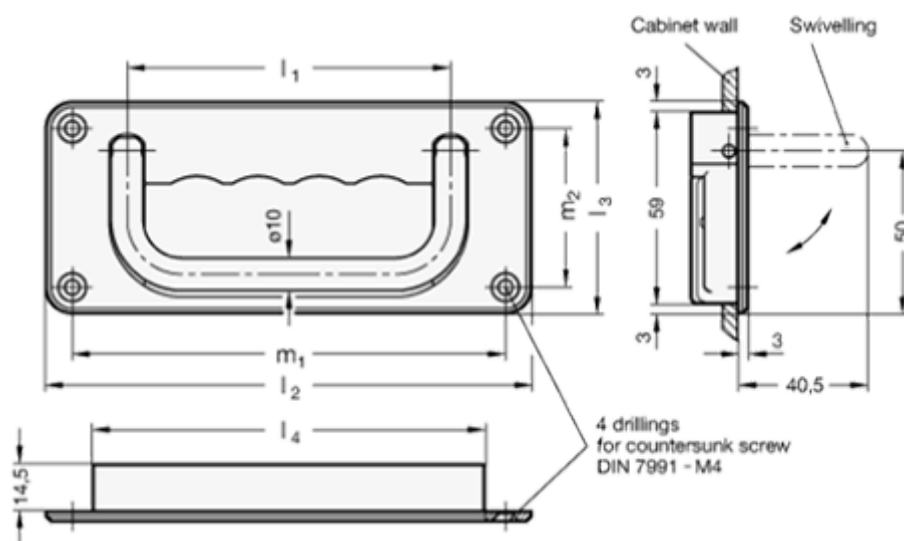

# Data Sheet

Article number: 204258120CRSRA  
Description: E+G Folding handle  
GN 425.8-120-CR-SR-A

## Measures

|          |        |                      |
|----------|--------|----------------------|
| = -      | l2     | = 170                |
| = -      | l3     | = 65                 |
| = -      | l4     | = 141                |
| = -      | l5     | = 142                |
| = -      | l6     | = 60                 |
| = -      | m1     | = 154                |
| = -      | m2     | = 49                 |
| l1 = 120 | Type = | GN 425.8-120-CR-SR-A |

Weight (g) = 376